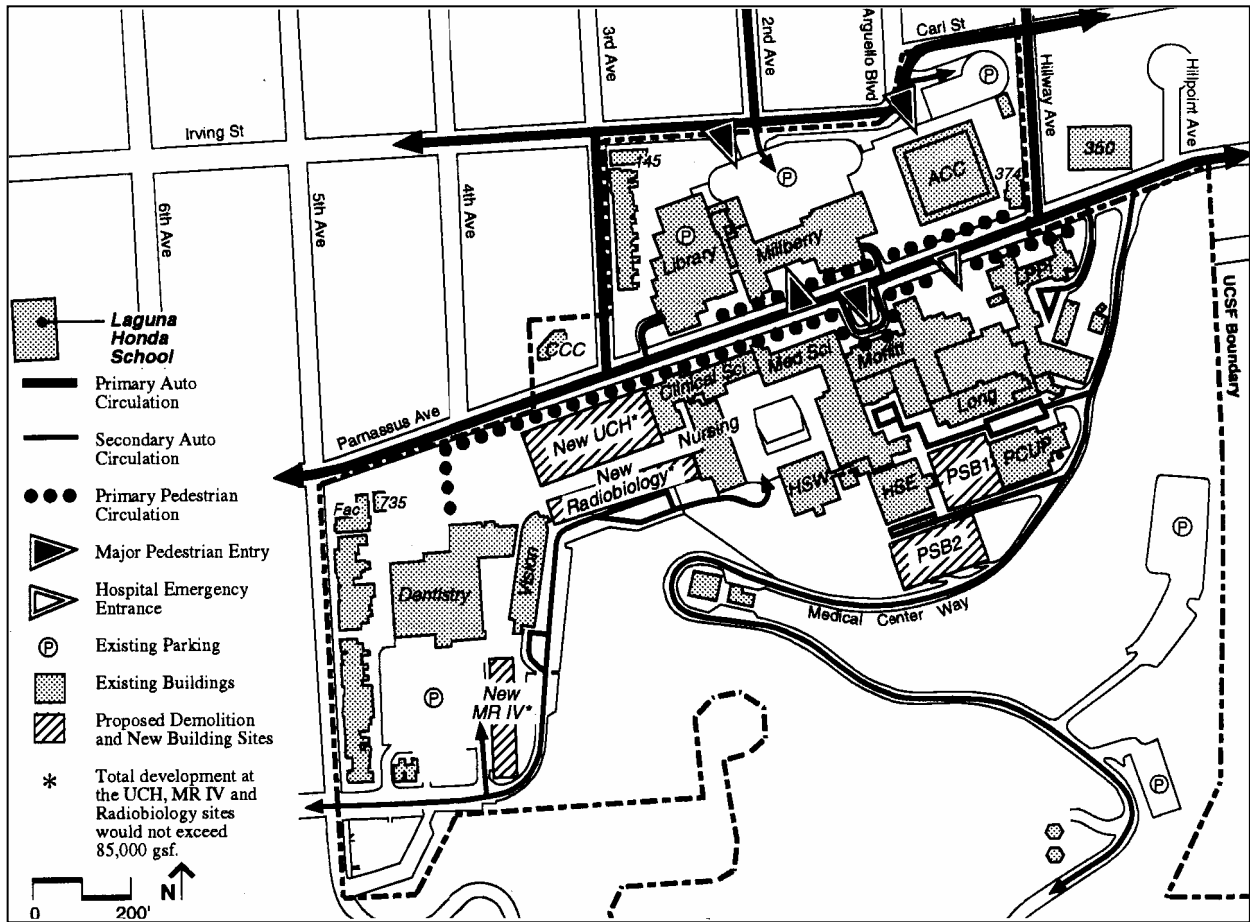

**TABLE 11: PARNASSUS HEIGHTS PARKING FACILITIES**

	<u>Number of Spaces</u>
<b>Parking Garages</b>	
Ambulatory Care Center	990
Campus Library	141
Millberry Union	950
<b>Subtotal Parking Garages</b>	<u>2,081</u>
<b>Surface Parking Lots</b>	<u>697</u>
<b>TOTAL</b>	<u>2,778</u>

**Figure 6  
Parnassus Heights: Circulation and Parking Plan**